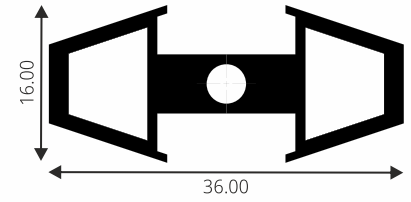

SH-2041
7 X 36 ACTUAL DIVIDER