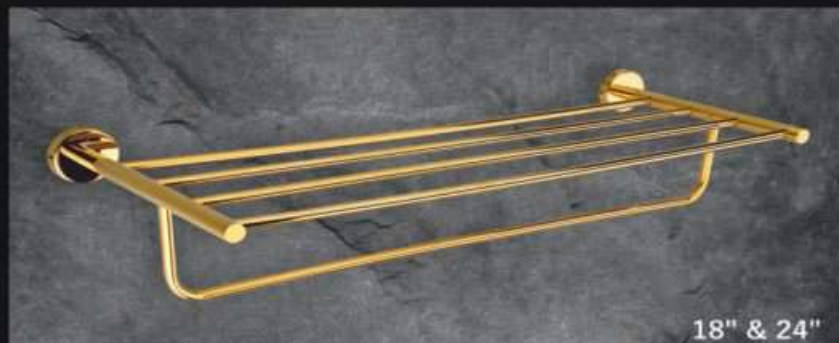

# OSTRICH

AISI 304  
STAINLESS STEEL GRADE

18" & 24"

FB-1301

TOWEL RACK

18" & 24"

FB-1302

TOWEL ROD