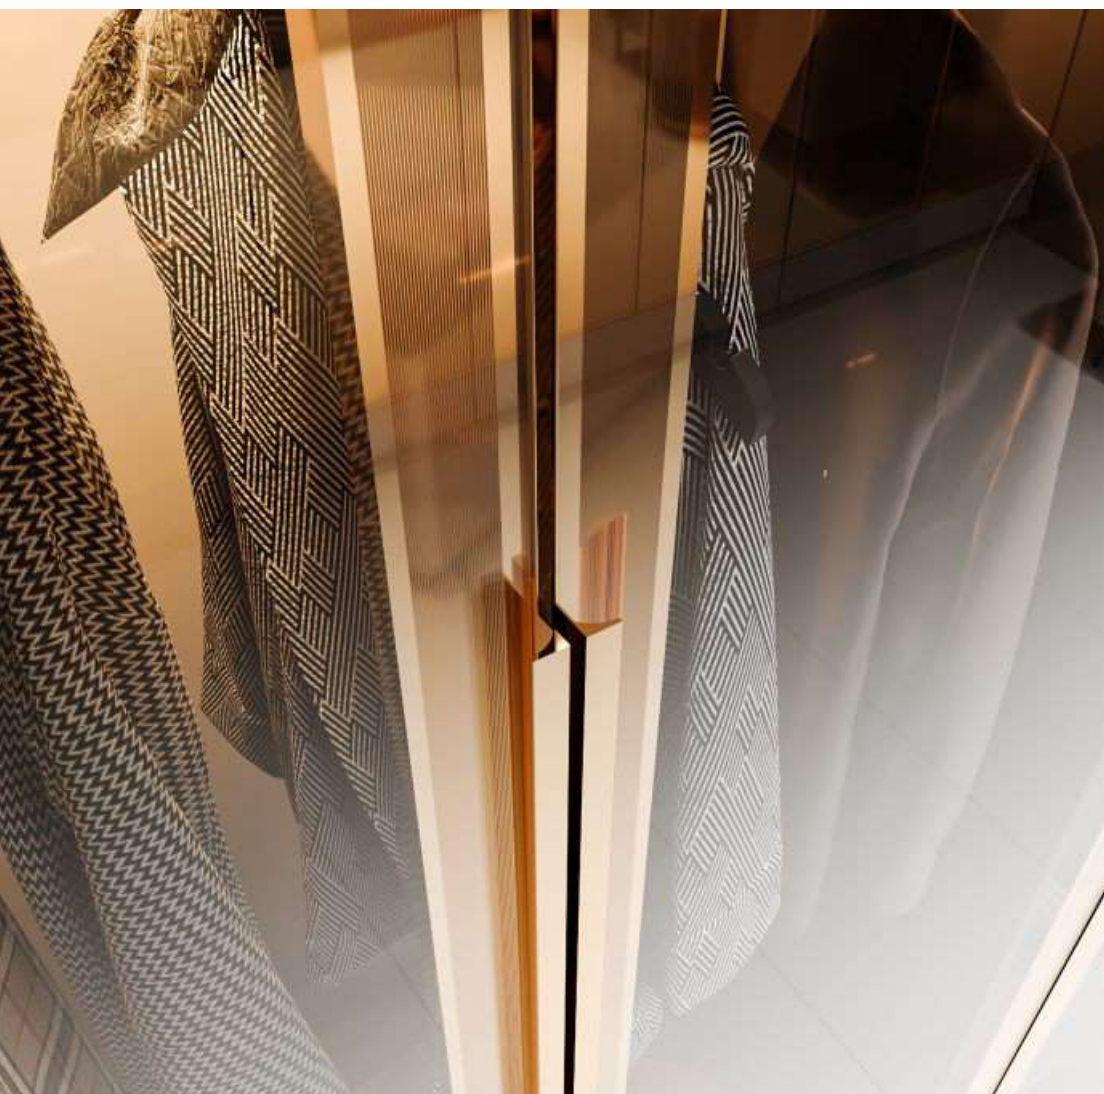

## ALUMINIUM PROFILE

Length : 3 / 5 Mtr.

Glass Thickness : 8 MM

Material: Aluminium

**SH-2002**  
50 MM OPENABLE FRAMELESS FRAME

**SH-2003**  
50MM OPENABLE FRAMELESS HANDLE