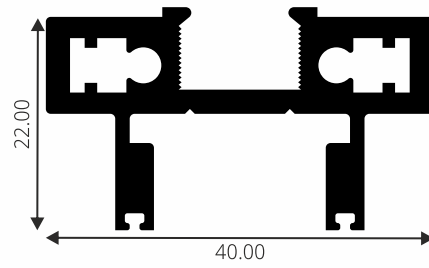

SH-2043
10MM X 40MM TOP &
BOTTOM PROFILE