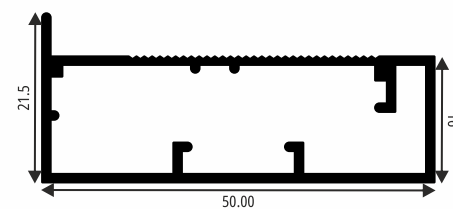

SH-2003
50MM OPENABLE FRAMELESS HANDLE