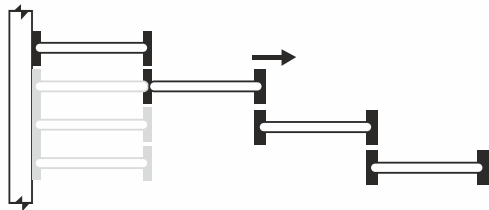

VPS 03
ALUMINIUM PROFILE TELESCOPIC
SLIDING DOOR SYSTEM WITHOUT BOTTOM TRACK
Weight Capacity : 60KG - 80KG
1FIX & 3SLIDE