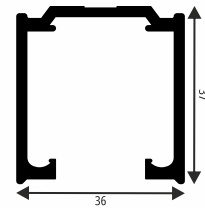

SH-2049
SINGLE FIX TRACK