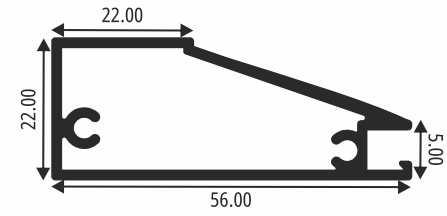

SH-2023
TAPER PROFILE