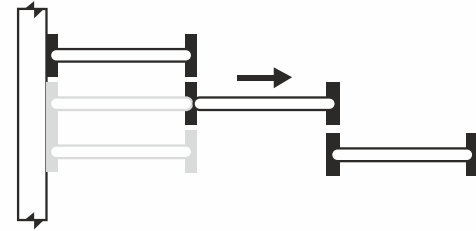

VPS 02
ALUMINIUM PROFILE TELESCOPIC
SLIDING DOOR SYSTEM WITHOUT BOTTOM TRACK
Weight Capacity : 60KG - 80KG
1FIX & 2SLIDE