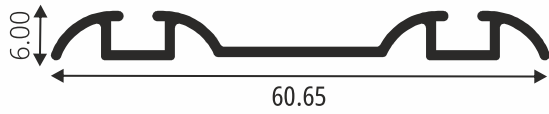

Length: 3 Mtr

**SH-2027**  
BOTTOM TRACK

**SH-2028**  
TOP TRACK

**SH-2029**  
HORIZONTAL DIVIDING PROFILE

**SH-2030**  
HORIZONTAL BOTTOM PROFILE

**SH-2031**  
HORIZONTAL TOP PROFILE

**SH-2032**  
VERTICAL HANDLE