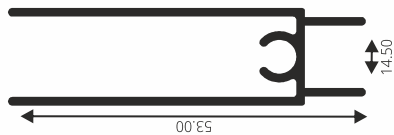

Length: 3 Mtr

**SH-2027**  
BOTTOM TRACK

**SH-2028**  
TOP TRACK

**SH-2029**  
HORIZONTAL DIVIDING PROFILE

**SH-2030**  
HORIZONTAL BOTTOM PROFILE

**SH-2031**  
HORIZONTAL TOP PROFILE

**SH-2032**  
VERTICAL HANDLE