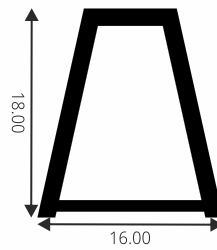

SH-2038
STICKING PROFILE

ALUMINIUM PROFILE

Length : 3 | 5 Mtr

Material: Aluminium