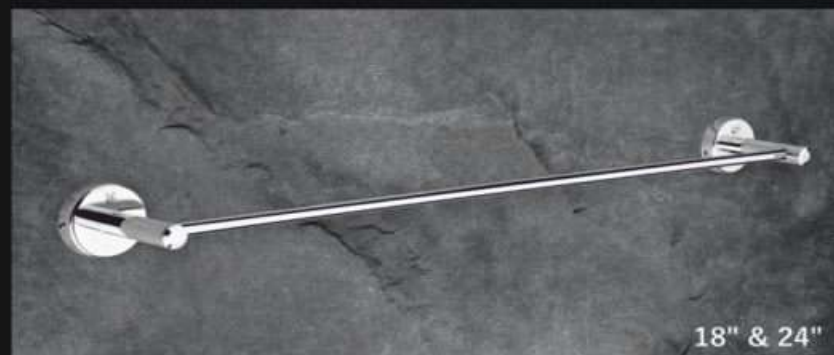

# GOLDFINCH

AISI 304  
STAINLESS STEEL GRADE

18" & 24"

**FB-1001**

**TOWEL RACK**

18" & 24"

**FB-1002**

**TOWEL ROD**