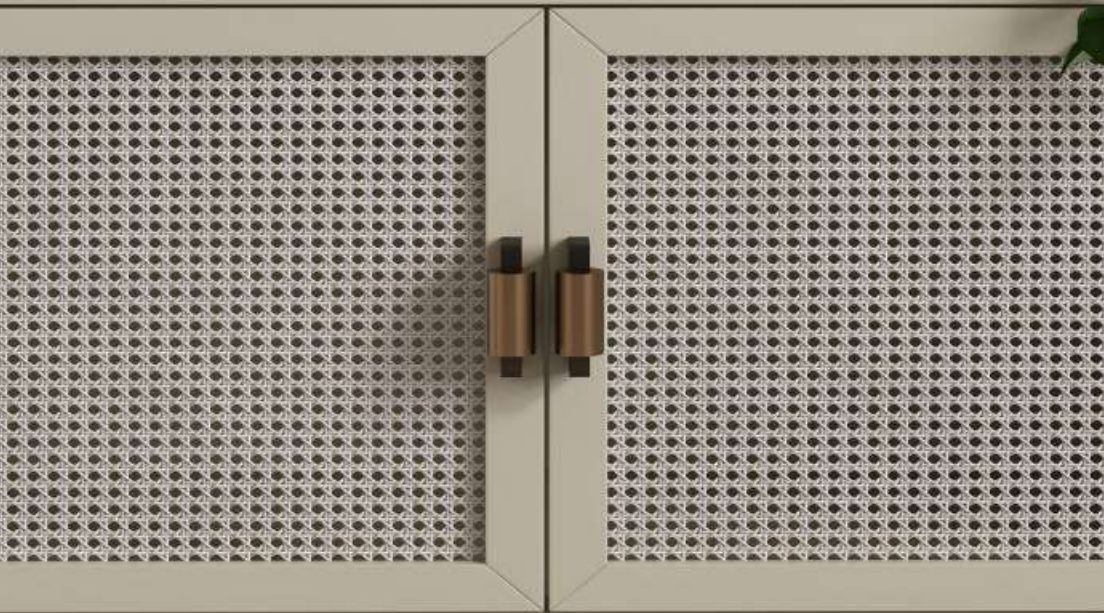

# KNOB

Toucans

Material: Aluminium

SILK BLACK +  
PVD R GOLD

SILK BLACK +  
PVD GOLD

SILK GOLD +  
PVD GOLD

SILK BLACK +  
PVD BLACK

Available Size in mm