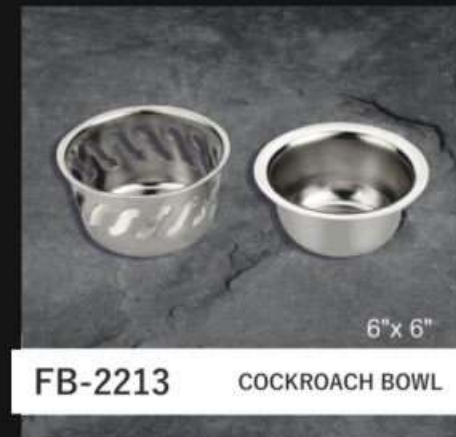

ZIPPY

AISI 304/202
STAINLESS STEEL GRADE

Available Finish : S.S. MATT MATT BLACK