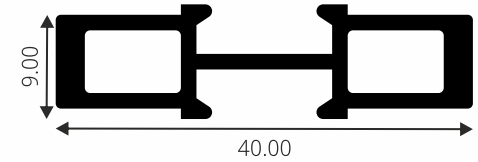

SH-2044
10MM X 40MM DIVIDING
PROFILE