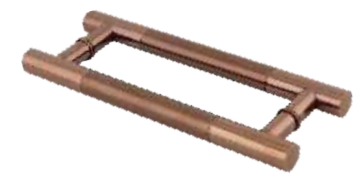

# MAIN DOOR HANDLE

STORK

Material: Aluminium

MATT BLACK

MATT S.S.

PVD R GOLD

PVD GOLD

Available Size in mm  
32\*300 | 32\*450 | 32\*600 | 32\*900 | 32\*1200