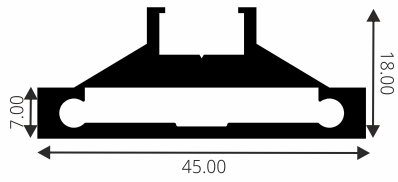

Weight Capacity : 80 Kg

Main Door Width : 790 MM

Both Side Soft Close System

Used For Single Sliding Door,

Pocket Door System,

Telescopic Sliding System,

Synchronized Sliding System

**Material: Aluminium**