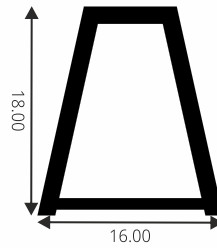

SH-2038
STICKING PROFILE

ALUMINIUM PROFILE

Length : 3 | 5 Mtr

Material: Aluminium