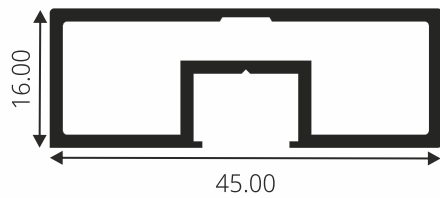

SH-2034

16MM X 45MM SLIM
SIDE PROFILE