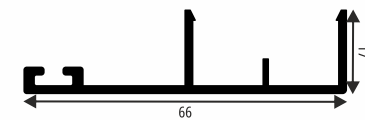

Material: Aluminium

**SH-2045**  
5MM X 40MM PROFILE

**SH-2046**  
5MM X 40MM PROFILE

**SH-2049**  
SINGLE FIX TRACK

**SH-2050**  
FIX TRACK COVER