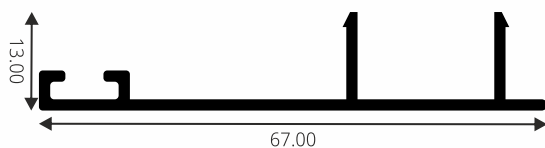

SH-2048

SLIDING TRACK SIDE
COVER