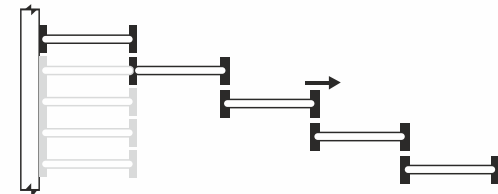

VPTS 04
ALUMINIUM PROFILE TELESCOPIC
SLIDING DOOR SYSTEM WITHOUT BOTTOM TRACK
Weight Capacity : 60KG - 80KG
1FIX & 4SLIDE