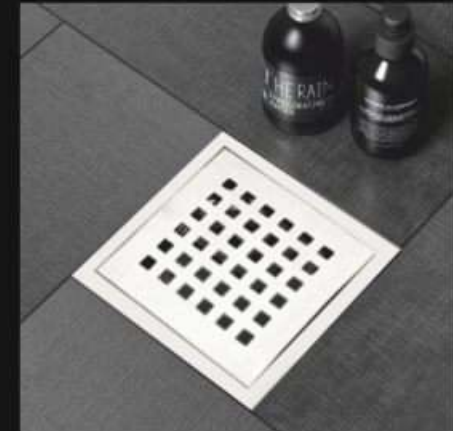

# ZIPPY

AISI 304/202  
STAINLESS STEEL GRADE

Available Finish :  S.S. MATT  MATT BLACK