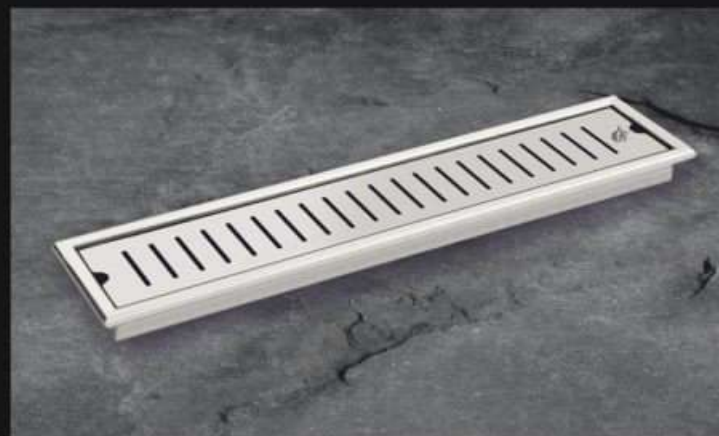

# CRANE

AISI 304  
STAINLESS STEEL GRADE

**FB-2101**

SHOWER DRAIN

**FB-2102**

SHOWER DRAIN

**FB-2103**

SHOWER DRAIN