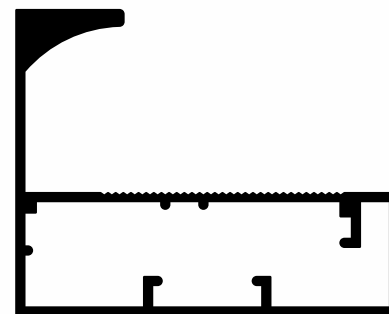

## ALUMINIUM PROFILE

Length : 3 / 5 Mtr.

Glass Thickness : 8 MM

Material: Aluminium

**SH-2002**  
50 MM OPENABLE FRAMELESS FRAME

**SH-2003**  
50MM OPENABLE FRAMELESS HANDLE