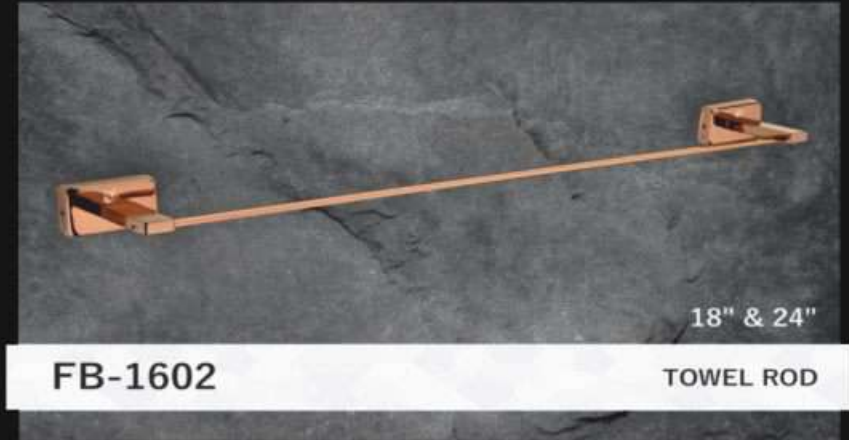

# HUMINGBIRD

AISI 304  
STAINLESS STEEL GRADE

Available Finish :