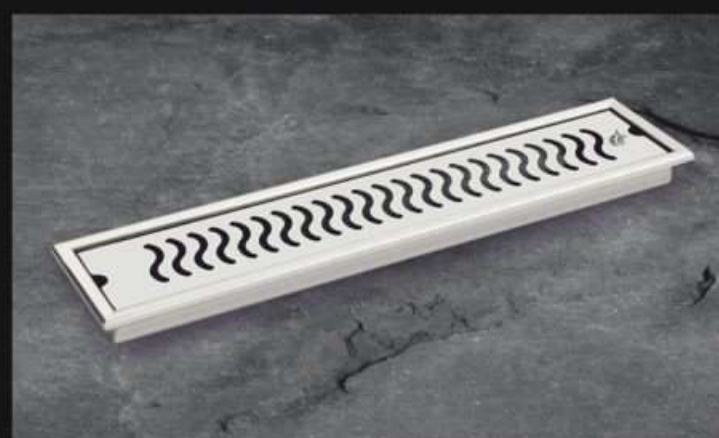

# CRANE

AISI 304  
STAINLESS STEEL GRADE

**FB-2101**

SHOWER DRAIN

**FB-2102**

SHOWER DRAIN

**FB-2103**

SHOWER DRAIN