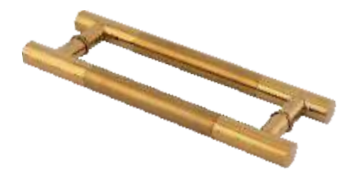

# MAIN DOOR HANDLE

STORK

Material: Aluminium

MATT BLACK

MATT S.S.

PVD R GOLD

PVD GOLD

Available Size in mm  
32\*300 | 32\*450 | 32\*600 | 32\*900 | 32\*1200